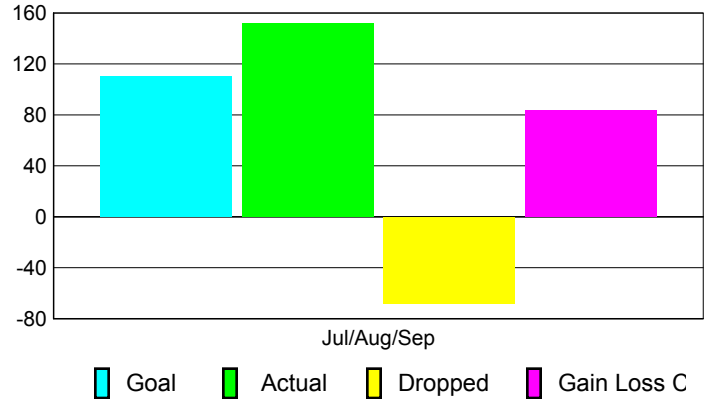

Membership Results 2010-2011

Goal, New, Dropped, Gain/Loss